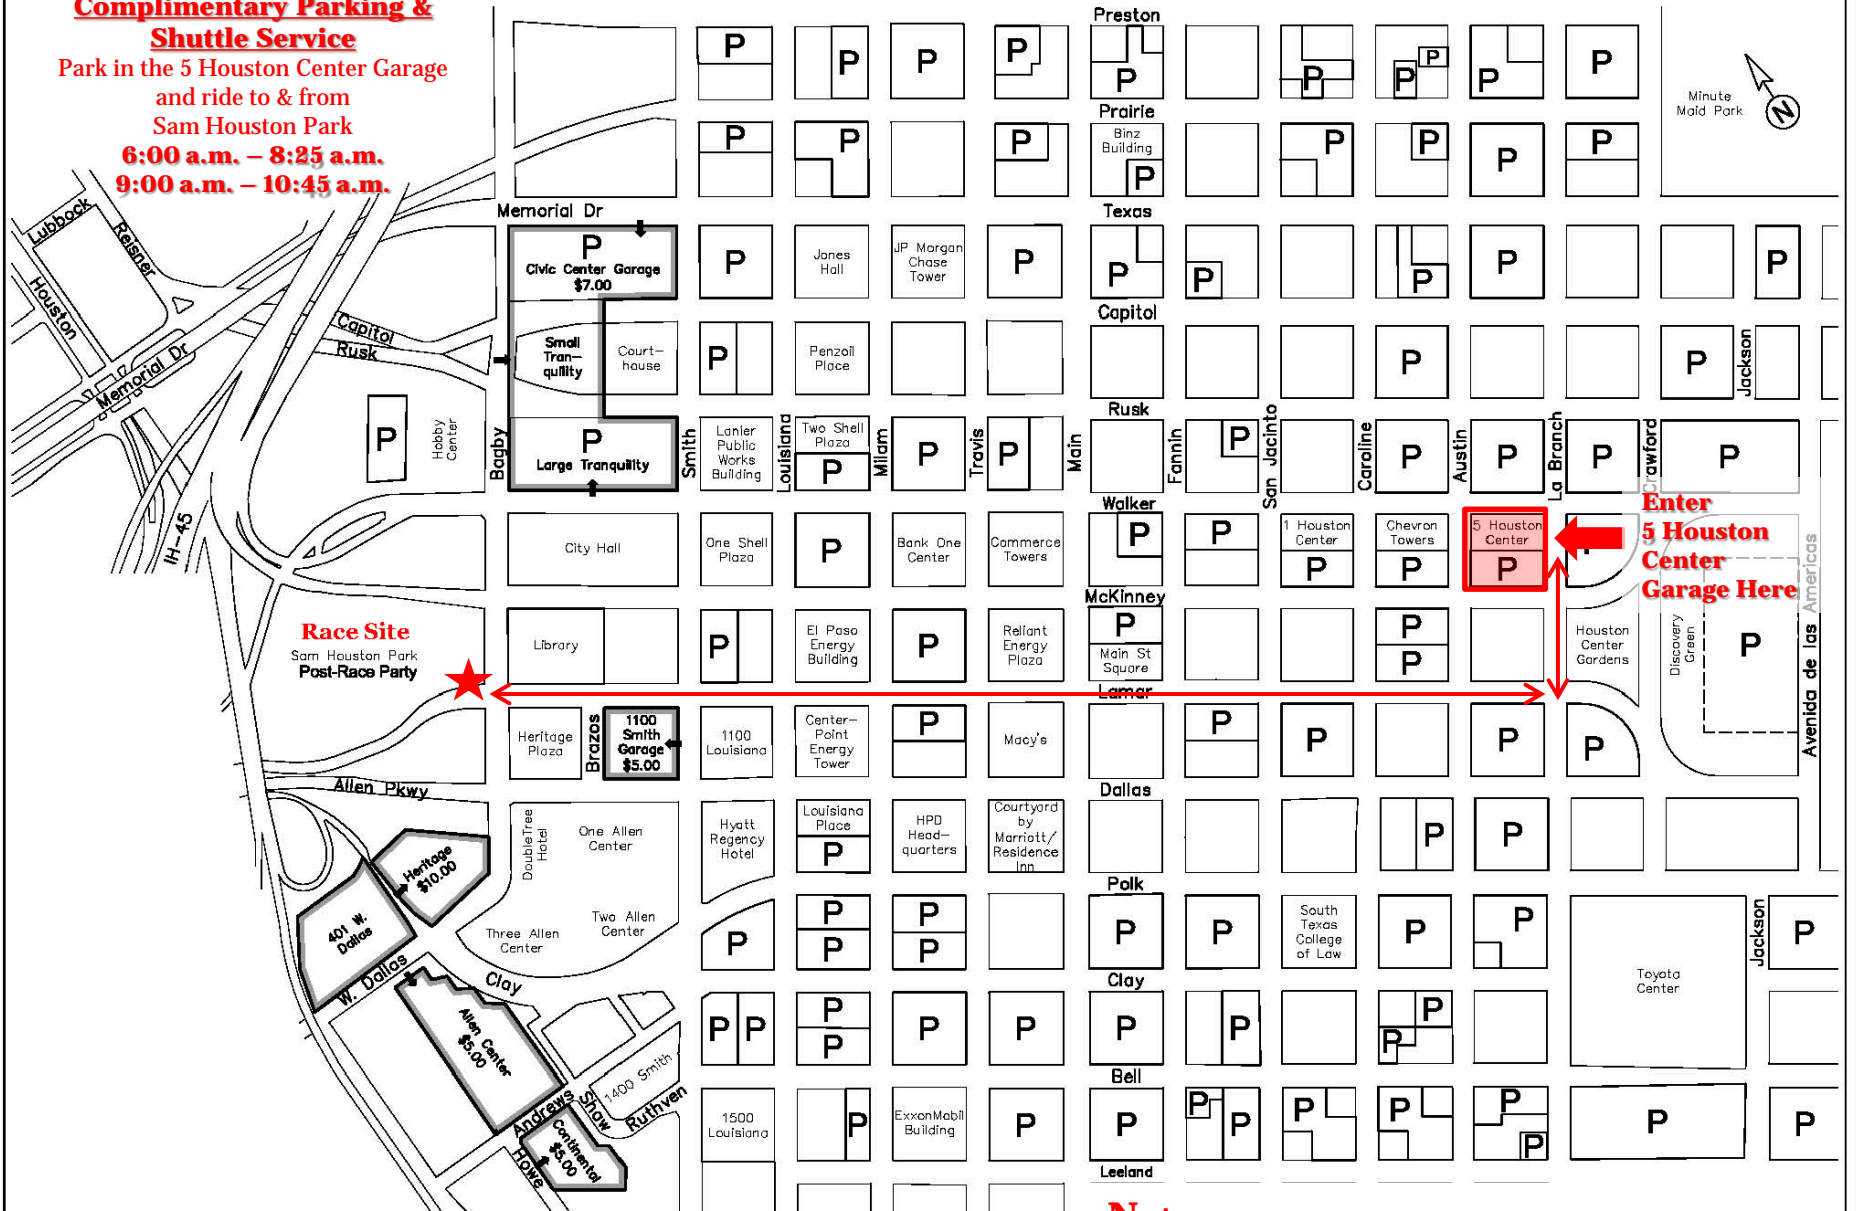

Complimentary Parking & Shuttle Service

Park in the 5 Houston Center Garage
and ride to & from
Sam Houston Park
6:00 a.m. – 8:25 a.m.
9:00 a.m. – 10:45 a.m.

Race Shuttle Service Provided by:

**Downtown Houston
Parking Map**

Note:
Parking at locations other than the
5 Houston Center Garage is at your own expense.